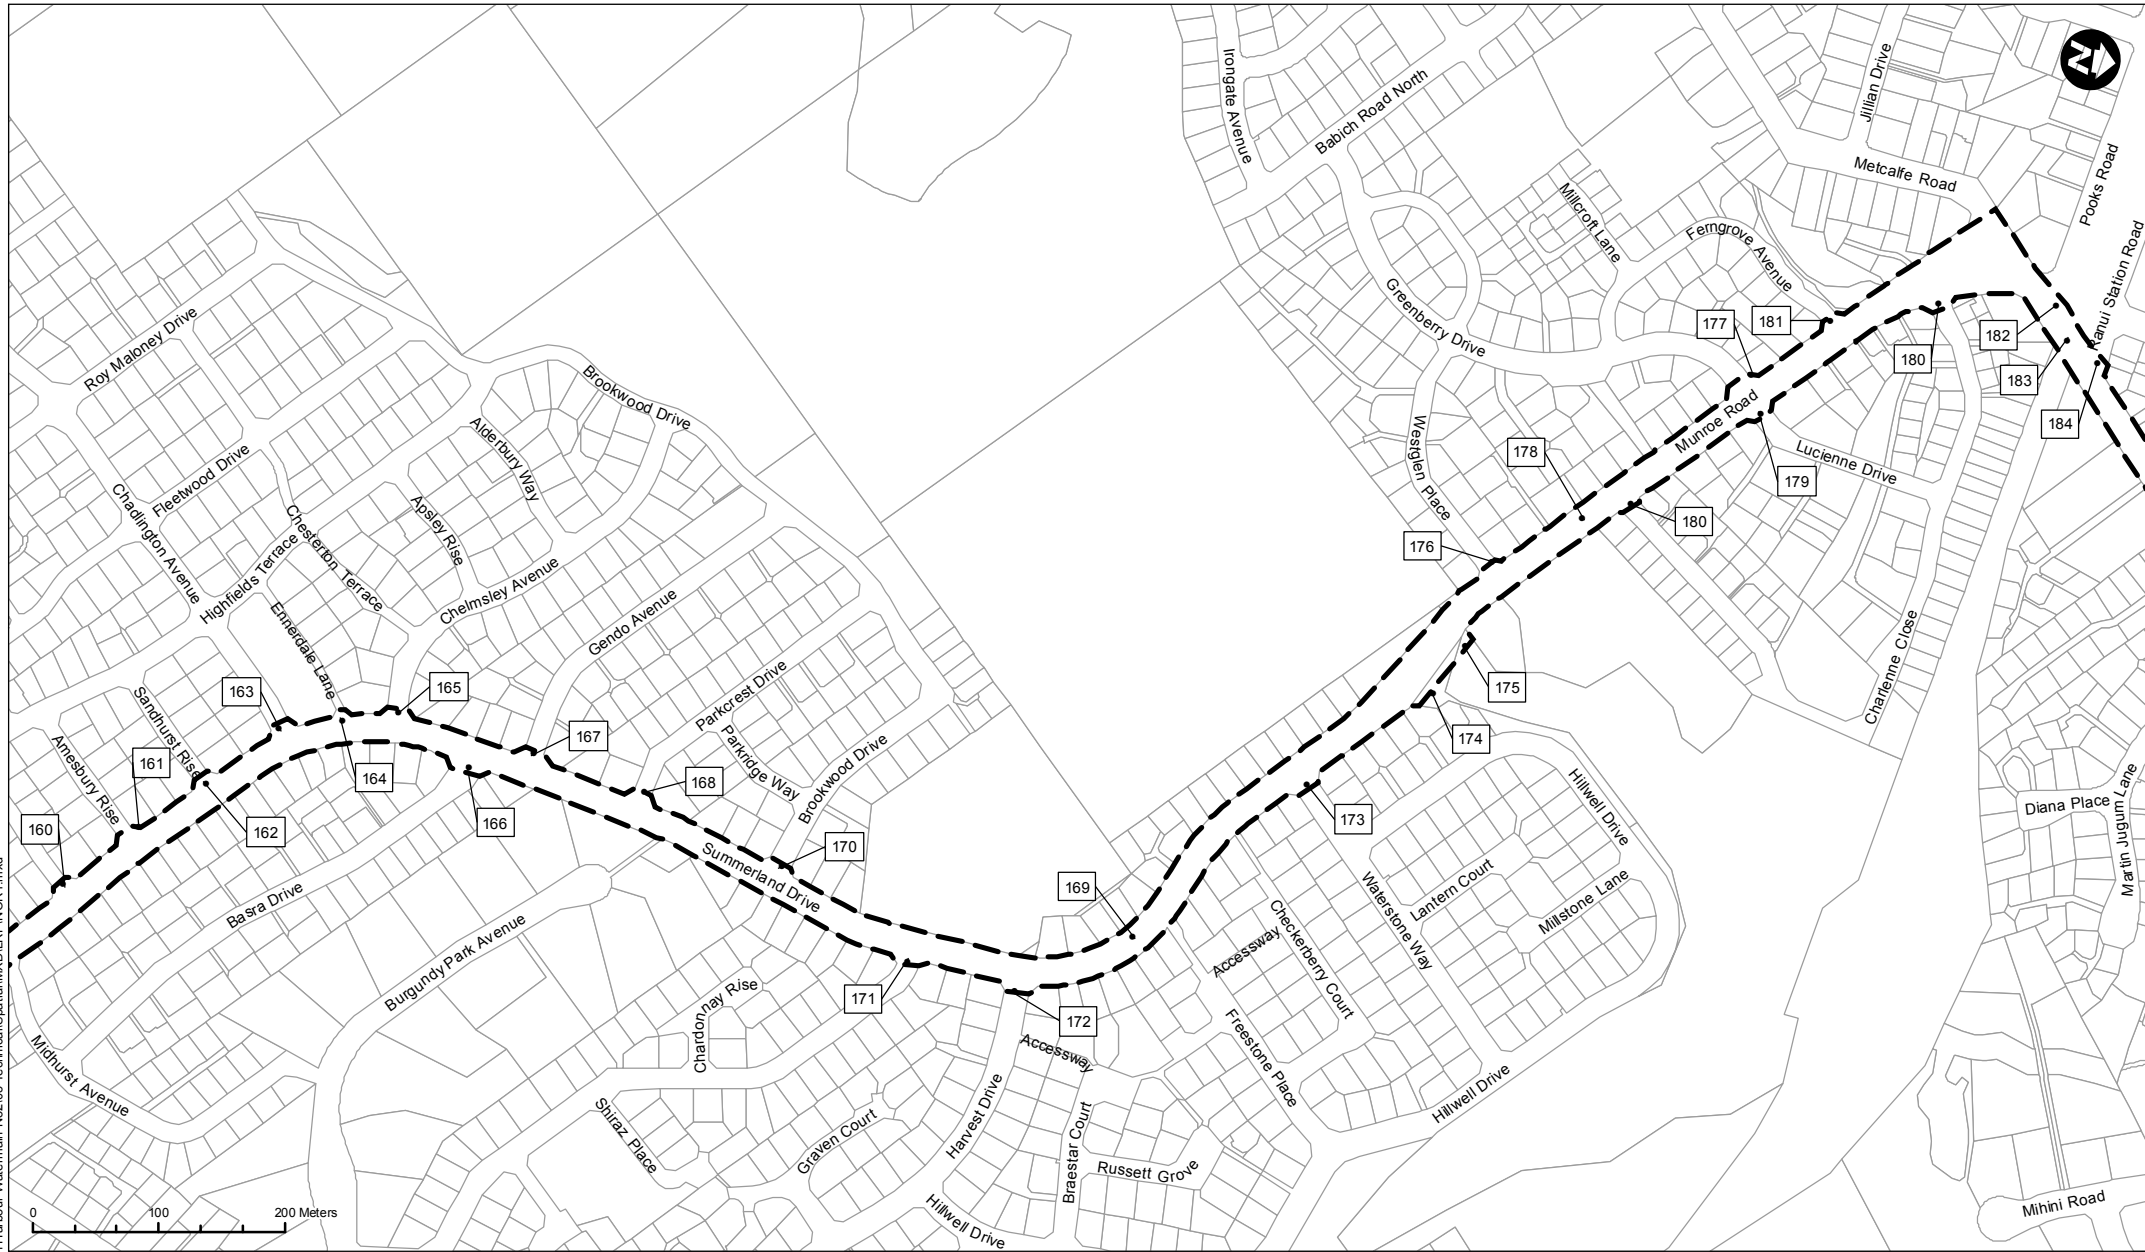

I:\AEN\Projects\A4E\4521_North_Harbour_Watermain_N2\05_Technical\Spatial\MKD\L\RPNOR1.mxd

Key

Proposed Designation

Map contains information sourced from LINZ.
Crown Copyright Reserved.

North Harbour 2 Watermain

Designation of Land for Water Supply Purposes

NOR 1 - Map 5 of 9

Map Scale @ A4 - 1:6,000

Date: 6/04/2016

Watercare
An Auckland Council Organisation