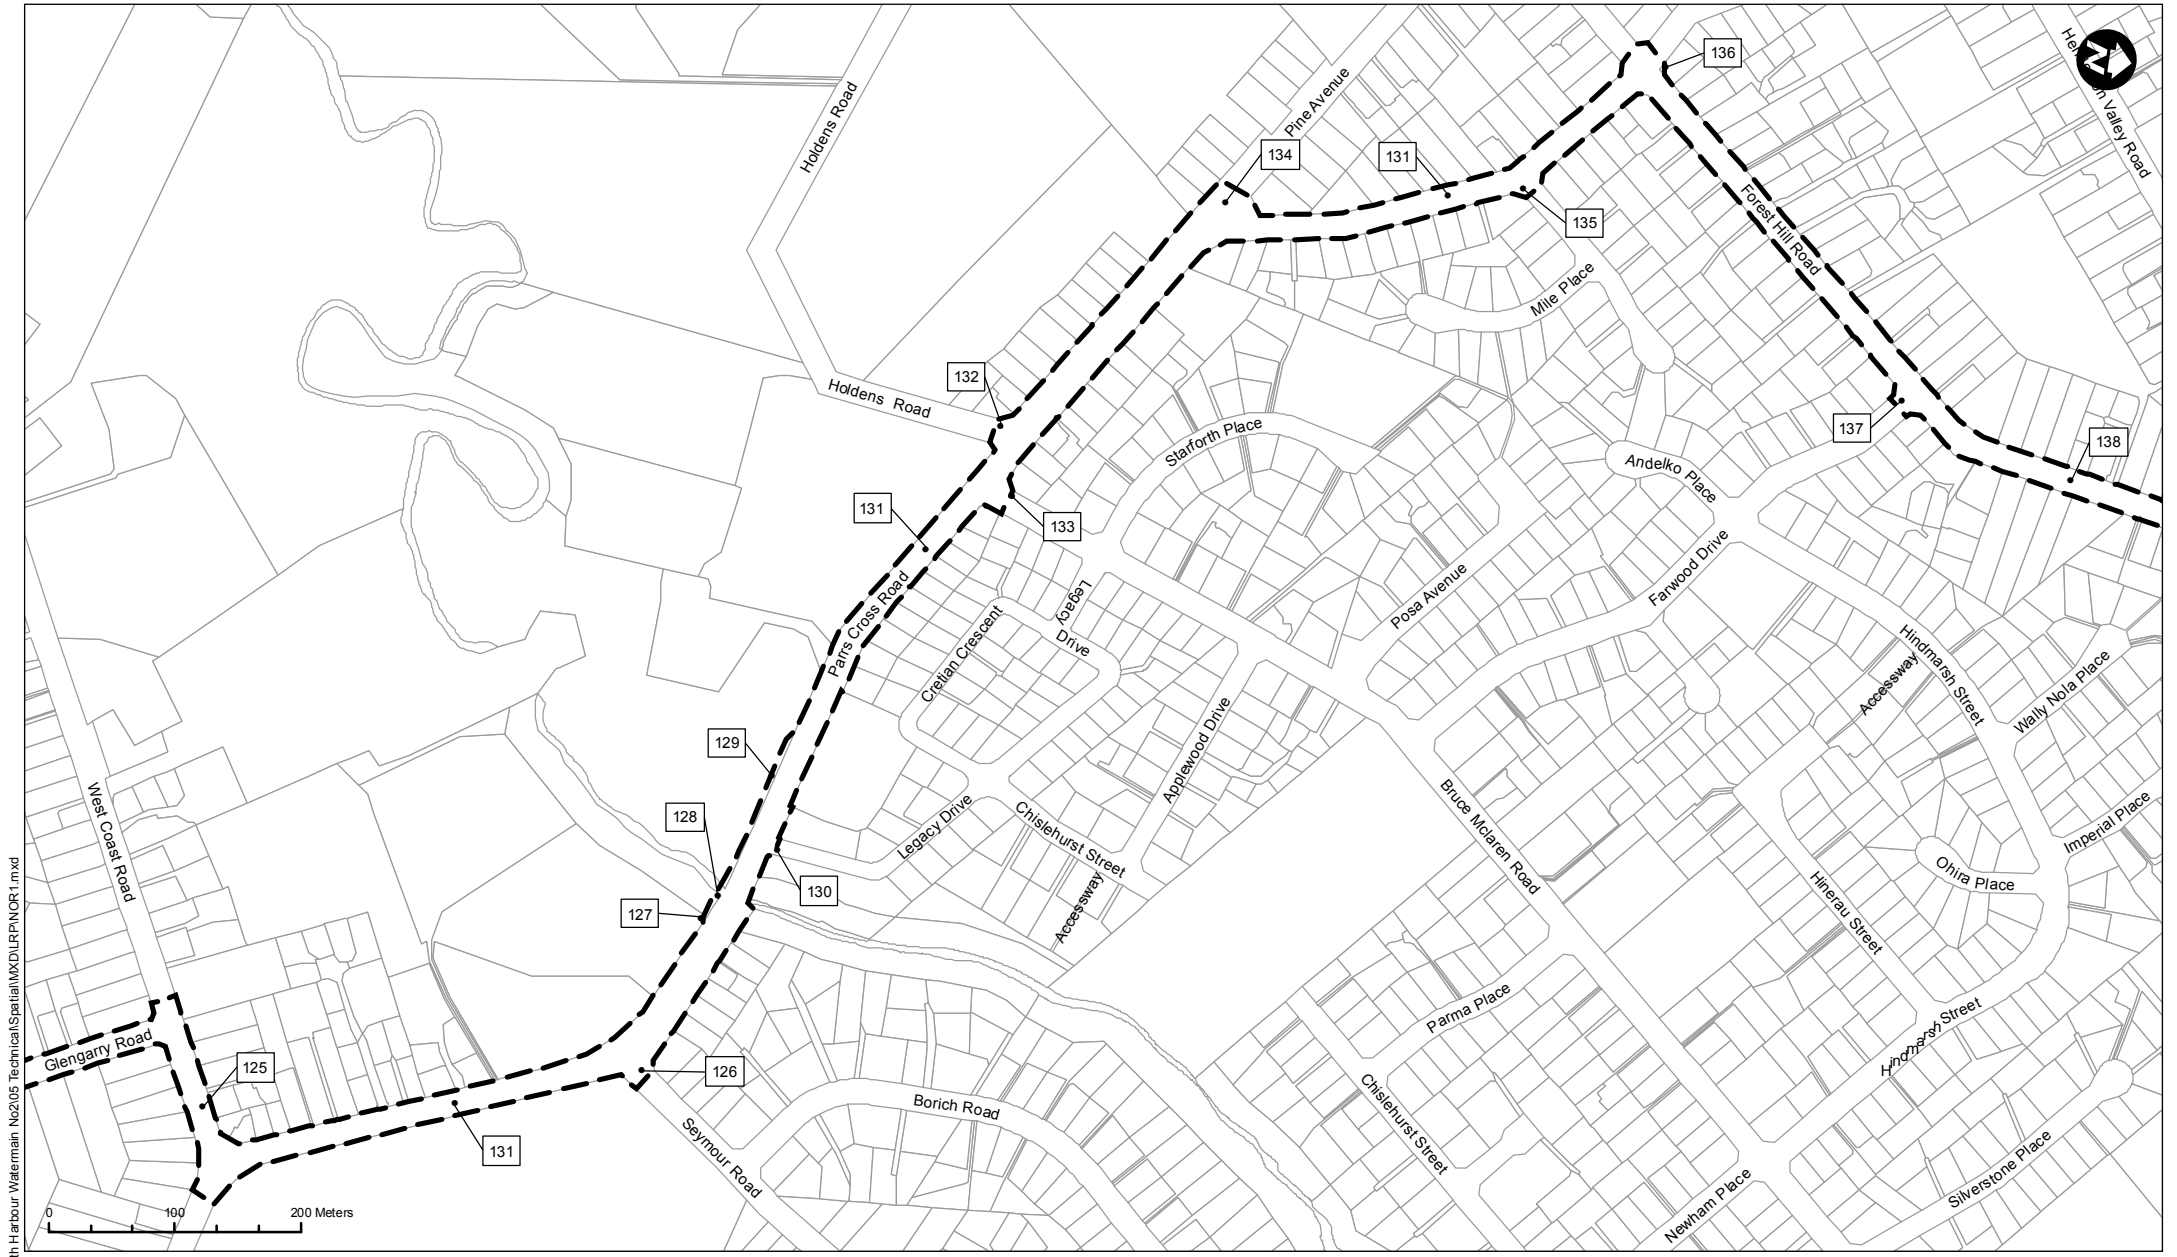

Map contains information sourced from LINZ.
Crown Copyright Reserved.

North Harbour 2 Watermain

Designation of Land for Water Supply Purposes

Map Scale @ A4 - 1:6,000

NOR 1 - Map 2 of 9

Date: 6/04/2016

Watercare
An Auckland Council Organisation

205	Jezero Drive		Auckland Transport
206	Zita Maria Drive		Auckland Transport
207	Chamberlain Road		Auckland Transport
208	Donovan Avenue		Auckland Transport
209	Waimumu Road		Auckland Transport
210	Malmo Place		Auckland Transport
211	Mantra Road		Auckland Transport
212	Gallony Avenue		Auckland Transport
213	Don Buck Road		Auckland Transport
214	Cherry Tree Place		Auckland Transport
215	Royal Road		Auckland Transport
216	Beauchamp Drive		Auckland Transport
217	Rush Creek Drive		Auckland Transport
218	Westgate Drive		Auckland Transport
219	Fred Taylor Drive		Auckland Transport
220	Cellar Court		Auckland Transport
221	Asti Lane		Auckland Transport
222	Fernhill Drive		Auckland Transport
223	Kedgley Drive		Auckland Transport