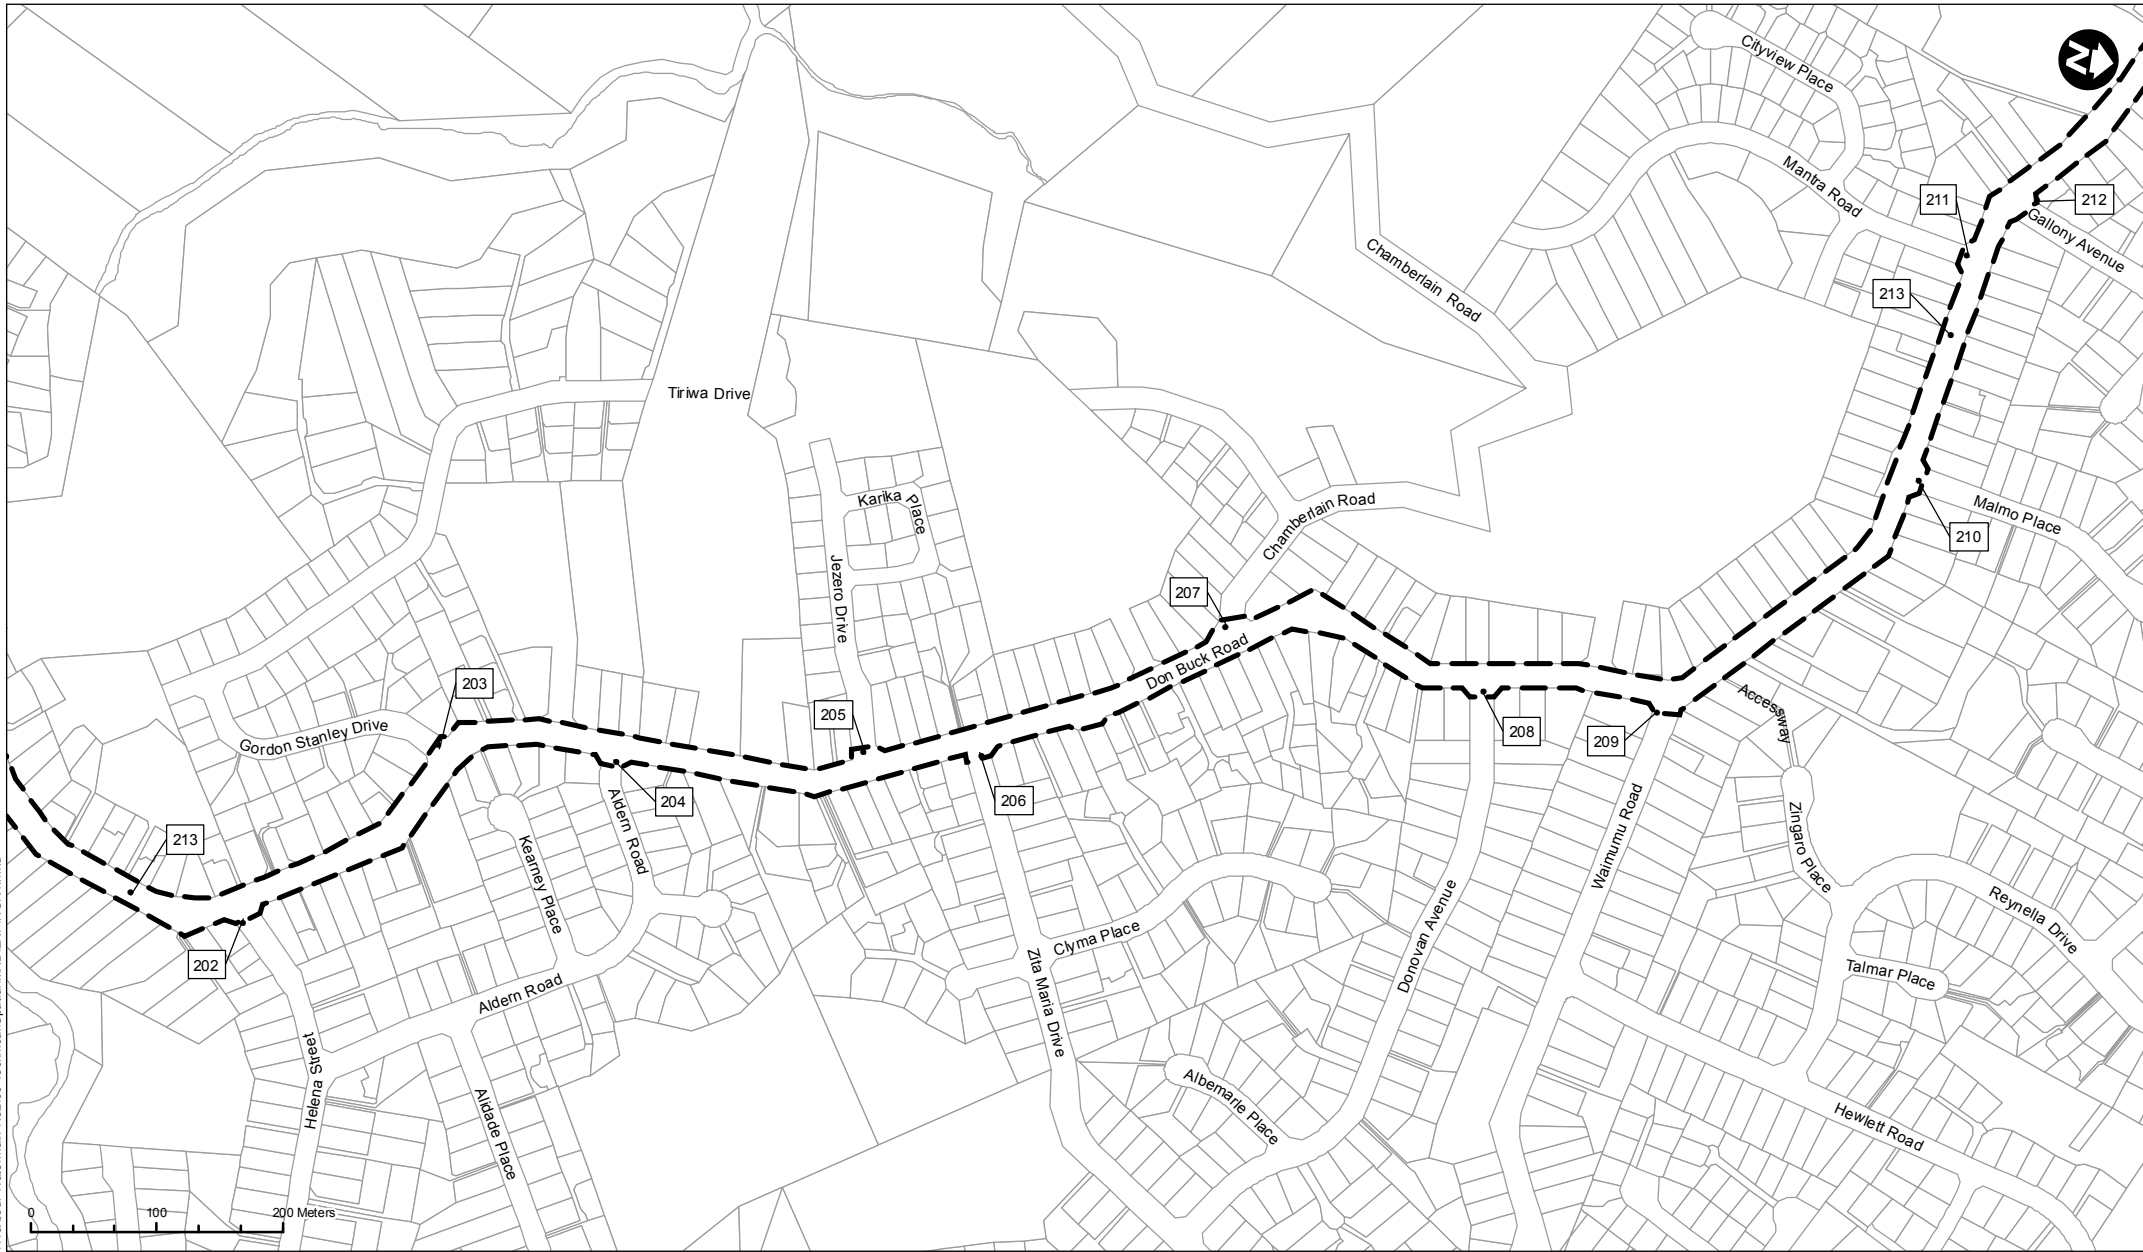

I:\AEN\Projects\A4E\4521_North_Harbour_Watermain_Nc2\05_Technical\Spatial\MKDLRPNOR1.mxd

Key

Proposed Designation

Map contains information sourced from LINZ.
Crown Copyright Reserved.

North Harbour 2 Watermain

Designation of Land for Water Supply Purposes

NOR 1 - Map 7 of 9

Date: 6/04/2016

Watercare
An Auckland Council Organisation