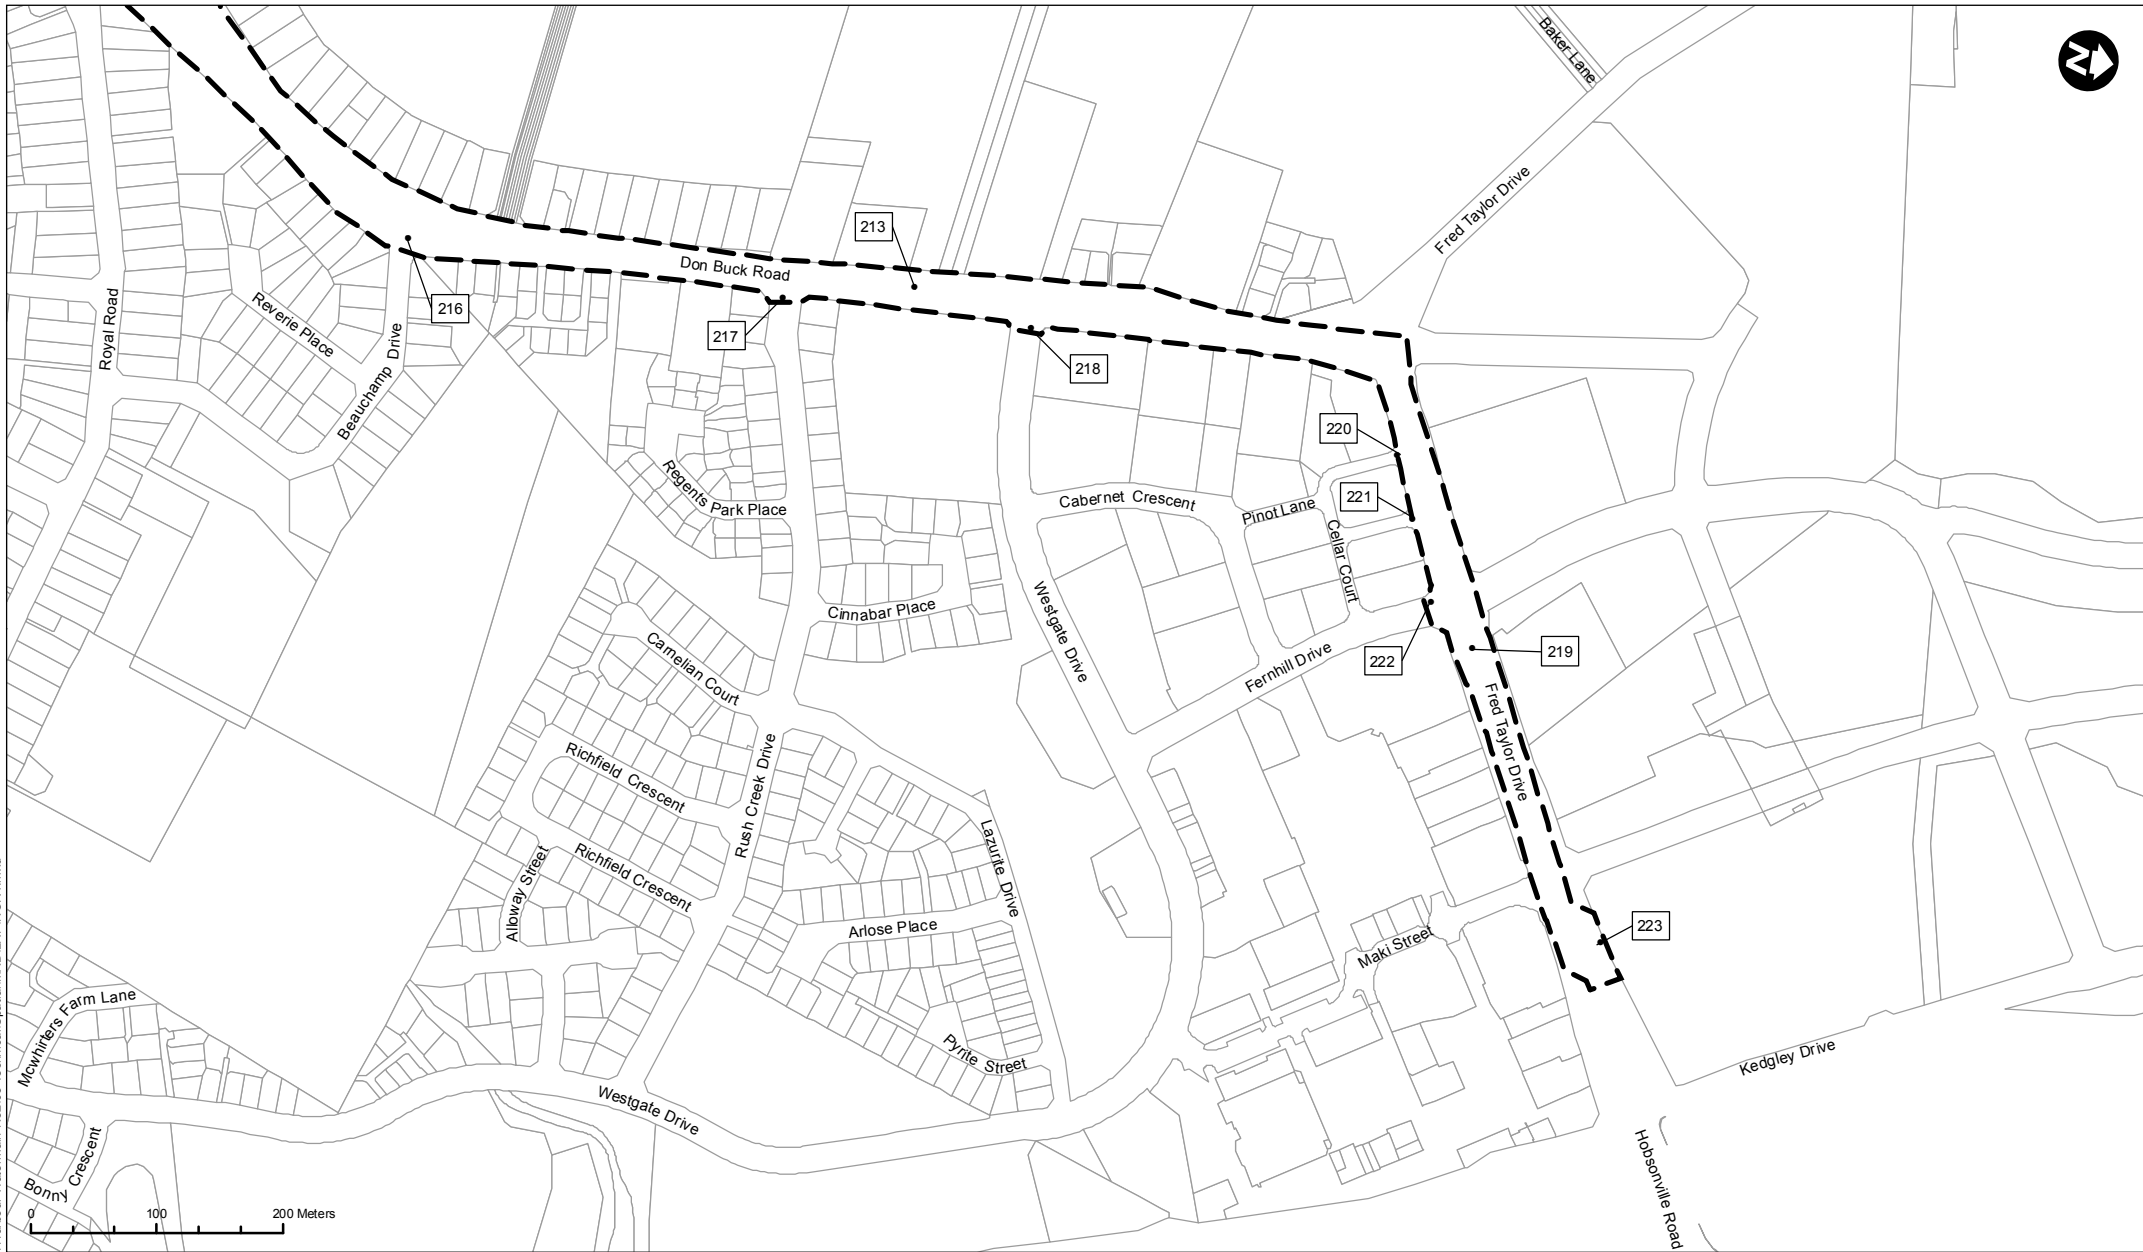

I:\AEN\Projects\AEC\4521_North Harbour Watermain_N2\05_Technical\Spatial\AKD\LRF\NOR1.mxd

Key
Proposed Designation

Map contains information sourced from LINZ.
Crown Copyright Reserved.

Map Scale @ A4 - 1:6,000

North Harbour 2 Watermain

Designation of Land for Water Supply Purposes

NOR 1 - Map 9 of 9

Date: 6/04/2016