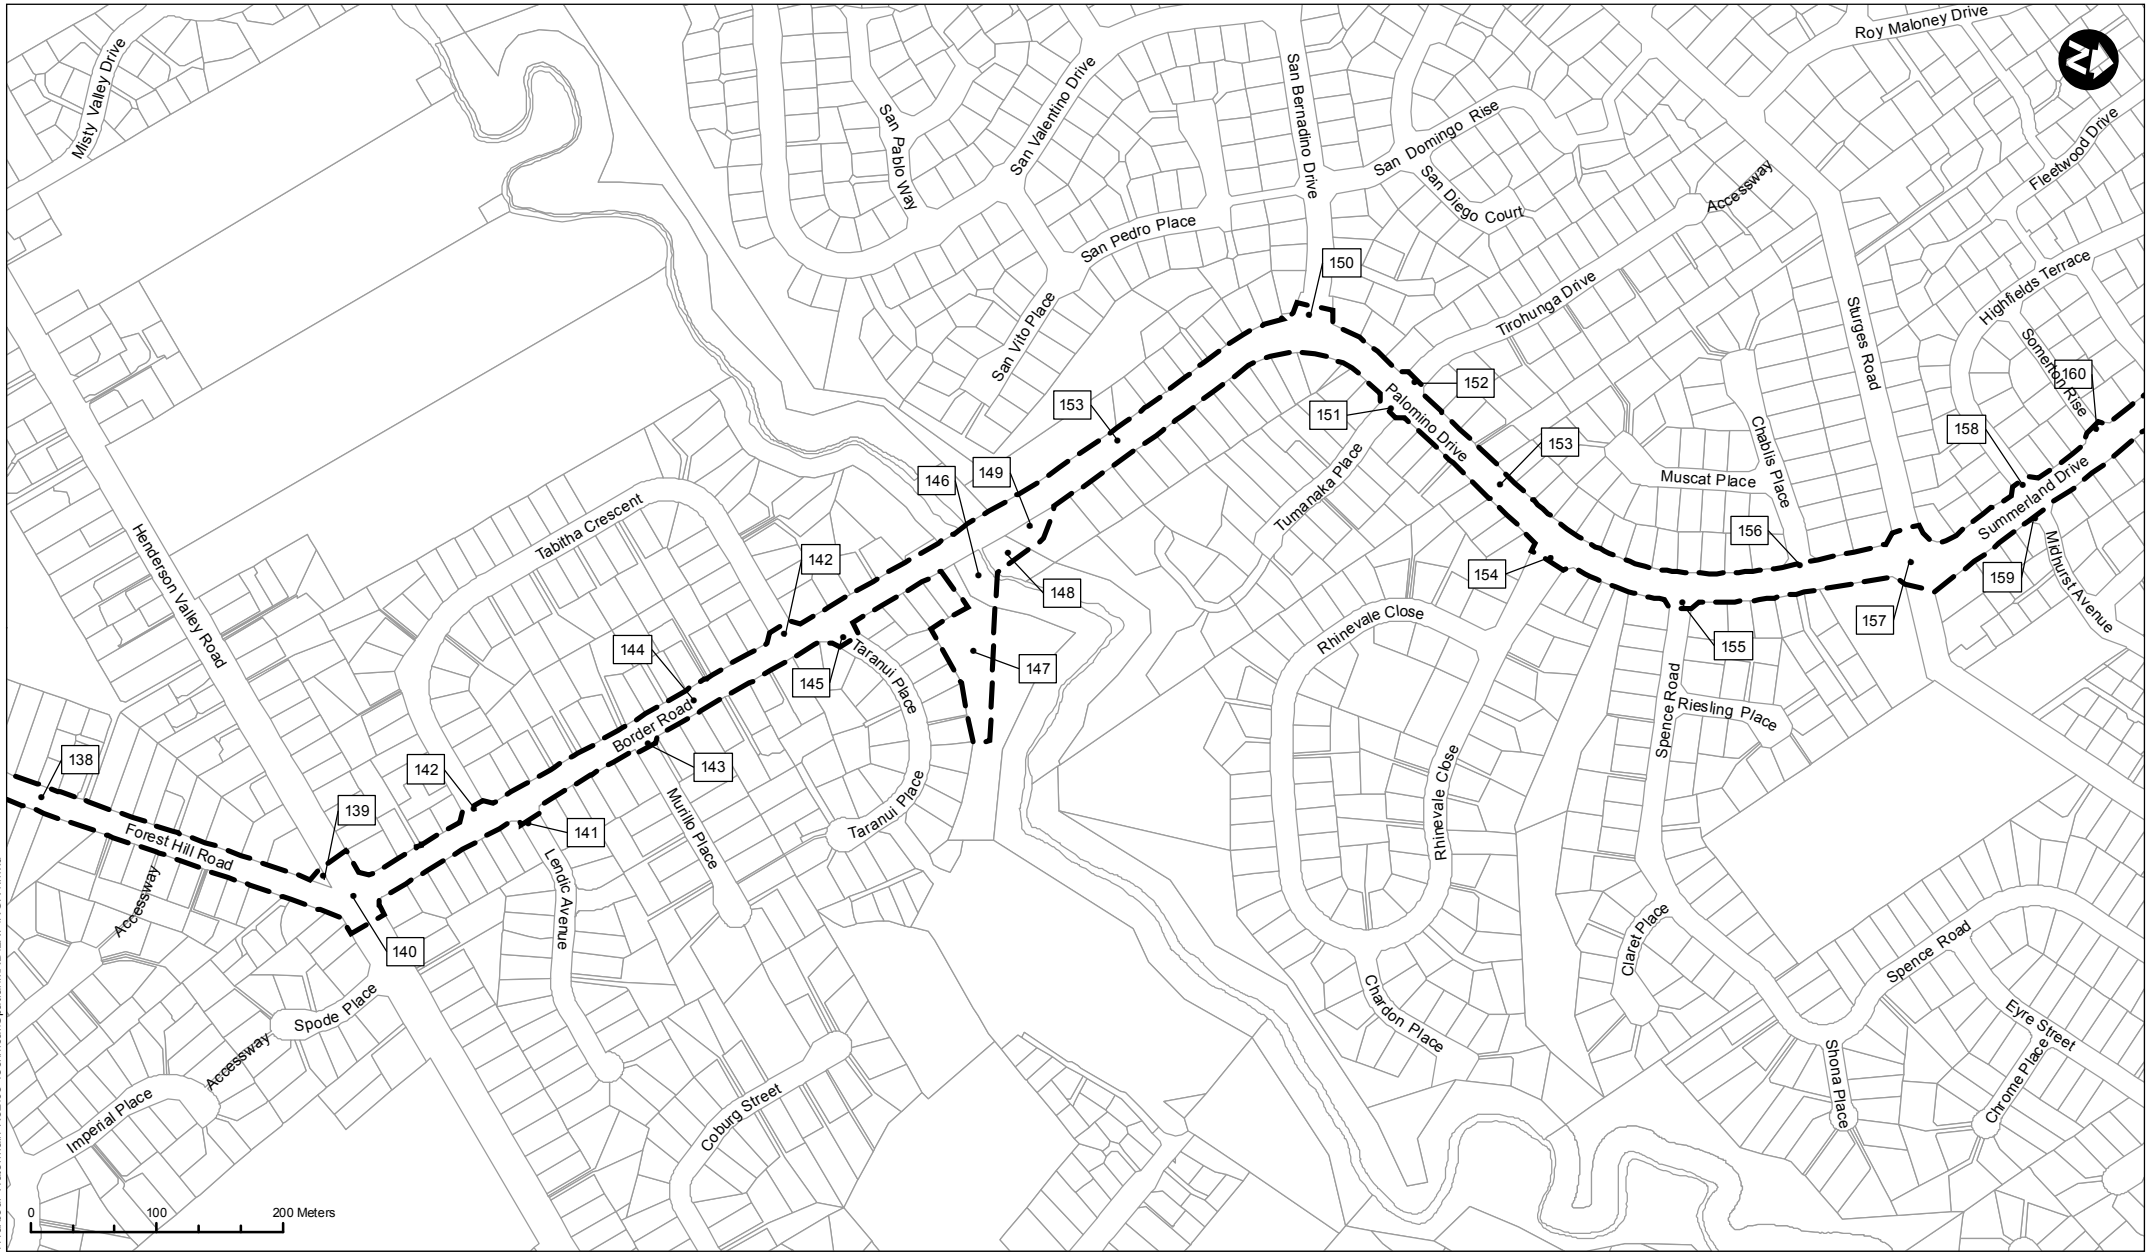

Designation of Land for Water Supply Purposes

NOR 1 - Map 3 of 9

Map Scale @ A4 - 1:6,000

Date: 6/04/2016

Watercare
An Auckland Council Organisation

I:\AEN\Projects\A4E\4521_North_Harbour_Watermain_Nc2\05_Technical\Spatial\MKDLRPNOR1.mxd

Key

 Proposed Designation

Map contains information sourced from LINZ.
Crown Copyright Reserved.

North Harbour 2 Watermain

Designation of Land for Water Supply Purposes

NOR 1 - Map 4 of 9

Map Scale @ A4 - 1:6,000

205	Jezero Drive		Auckland Transport
206	Zita Maria Drive		Auckland Transport
207	Chamberlain Road		Auckland Transport
208	Donovan Avenue		Auckland Transport
209	Waimumu Road		Auckland Transport
210	Malmo Place		Auckland Transport
211	Mantra Road		Auckland Transport
212	Gallony Avenue		Auckland Transport
213	Don Buck Road		Auckland Transport
214	Cherry Tree Place		Auckland Transport
215	Royal Road		Auckland Transport
216	Beauchamp Drive		Auckland Transport
217	Rush Creek Drive		Auckland Transport
218	Westgate Drive		Auckland Transport
219	Fred Taylor Drive		Auckland Transport
220	Cellar Court		Auckland Transport
221	Asti Lane		Auckland Transport
222	Fernhill Drive		Auckland Transport
223	Kedgley Drive		Auckland Transport