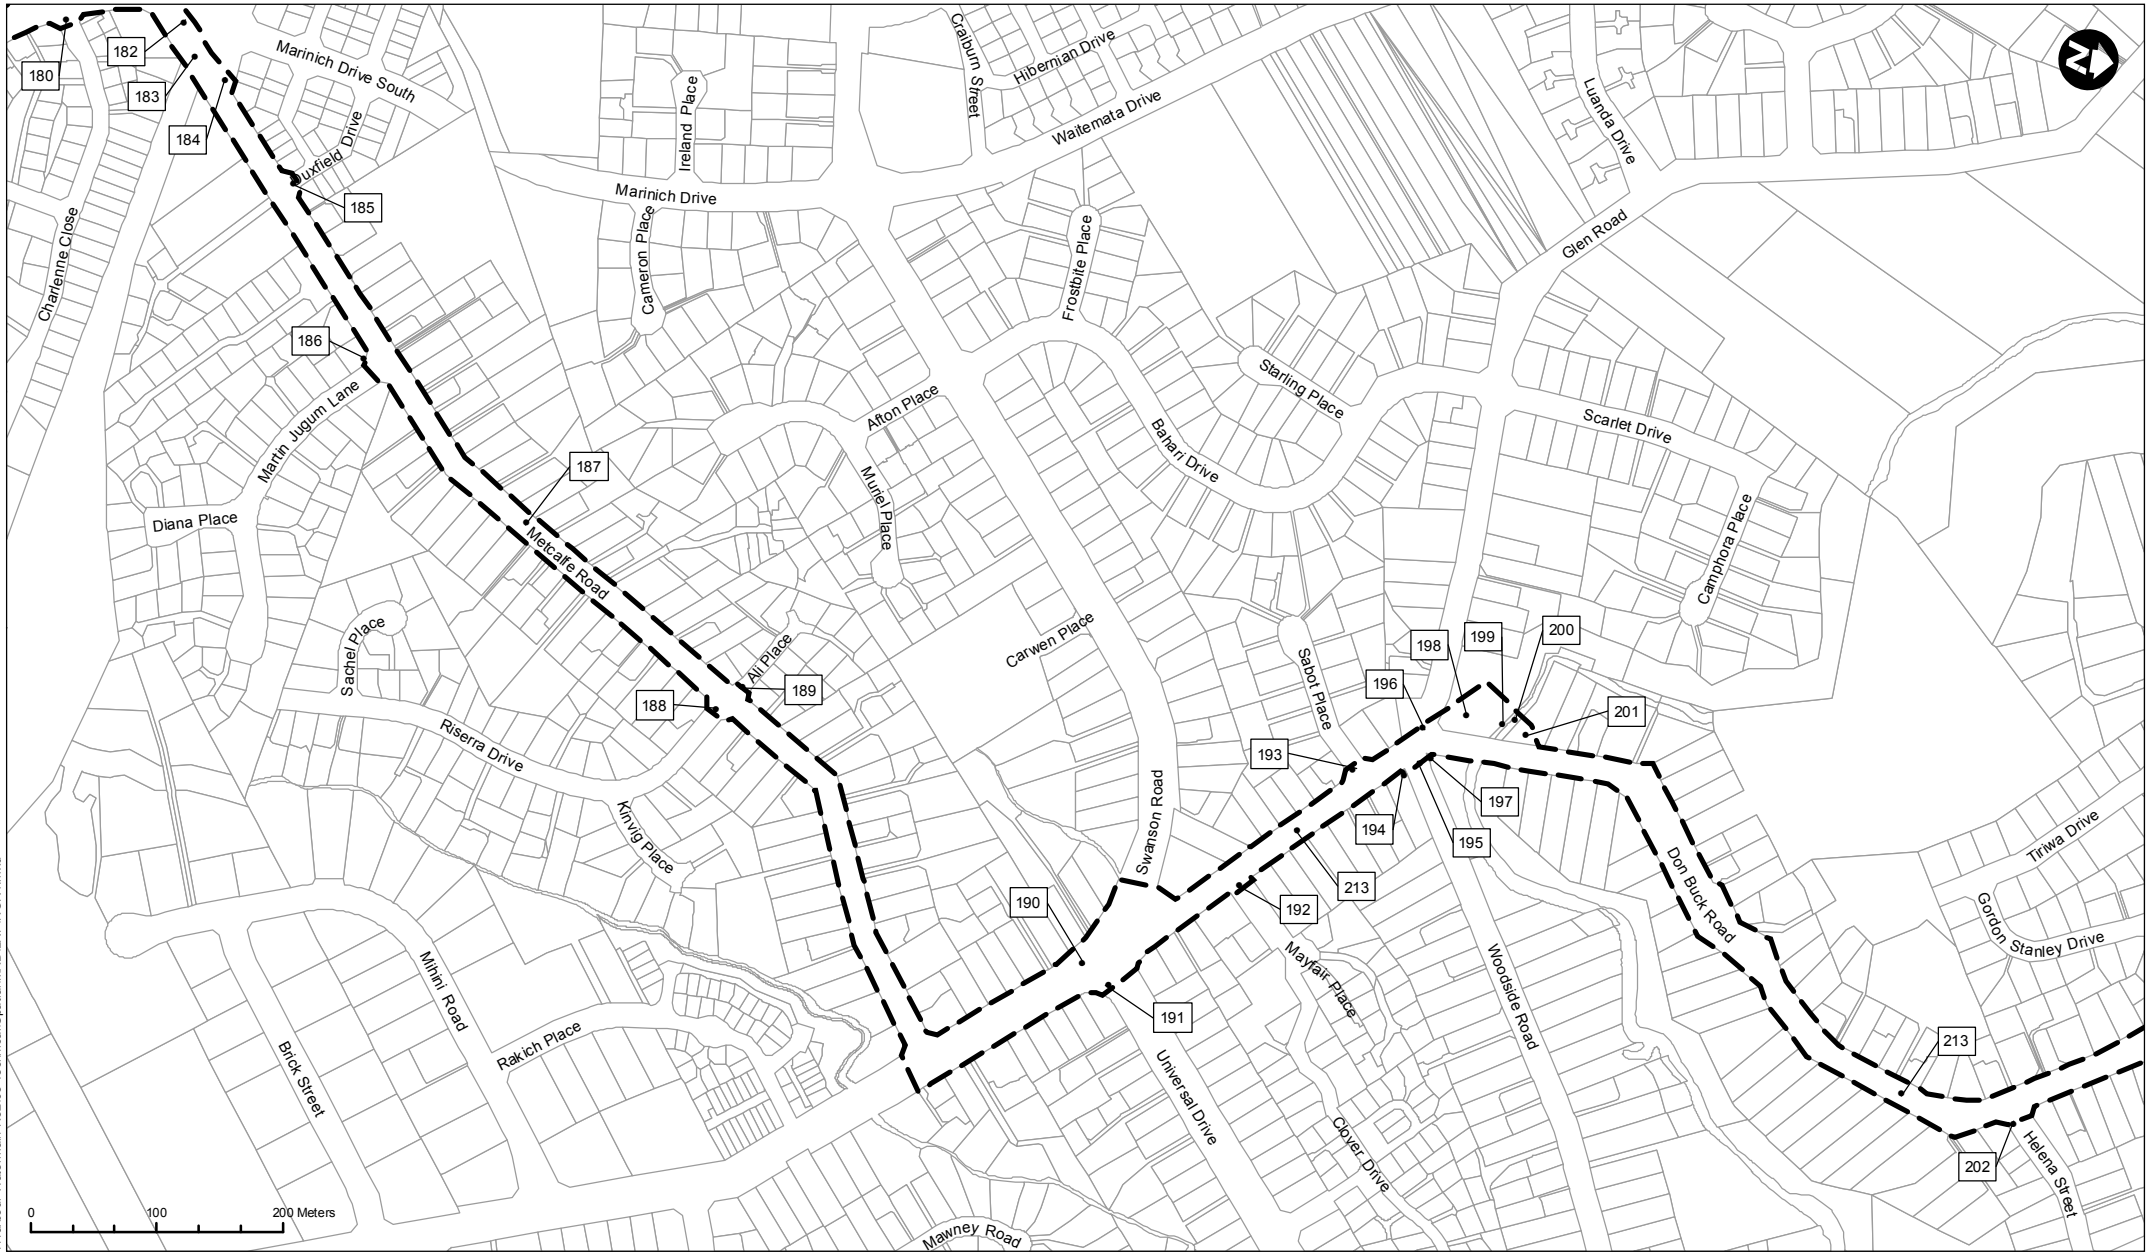

North Harbour 2 Watermain

Designation of Land for Water Supply Purposes

NOR 1 - Map 5 of 9

Map Scale @ A4 - 1:6,000

Date: 6/04/2016

Watercare
An Auckland Council Organisation

I:\AEN\Projects\A4E\4521_North_Harbour_Watermain_Nc2\05_Technical\Spatial\MKDLRPNOR1.mxd

Key
 Proposed Designation

Map contains information sourced from LINZ.
 Crown Copyright Reserved.

North Harbour 2 Watermain

Designation of Land for Water Supply Purposes

Map Scale @ A4 - 1:6,000

NOR 1 - Map 6 of 9